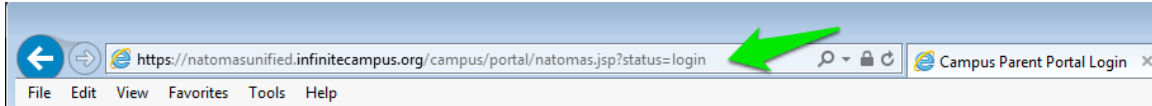

3 Easy Steps

1

To access the Campus Portal using a computer enter this into the address bar:

<https://natomasunified.infinitecampus.org/campus/portal/main.xsl>

2

Login using the provided username and password: (Same as the student Google sign in information.)

For further assistance, please speak with someone in your school's front office.

3

From the home page, you can select available options from the left side index bar:

The Portal is also available as an app for Android, iPhones, iPads and iPad Touch devices. Select the appropriate application button from the Portal Family Messages page to download the app and view student grades, attendance and assignments.