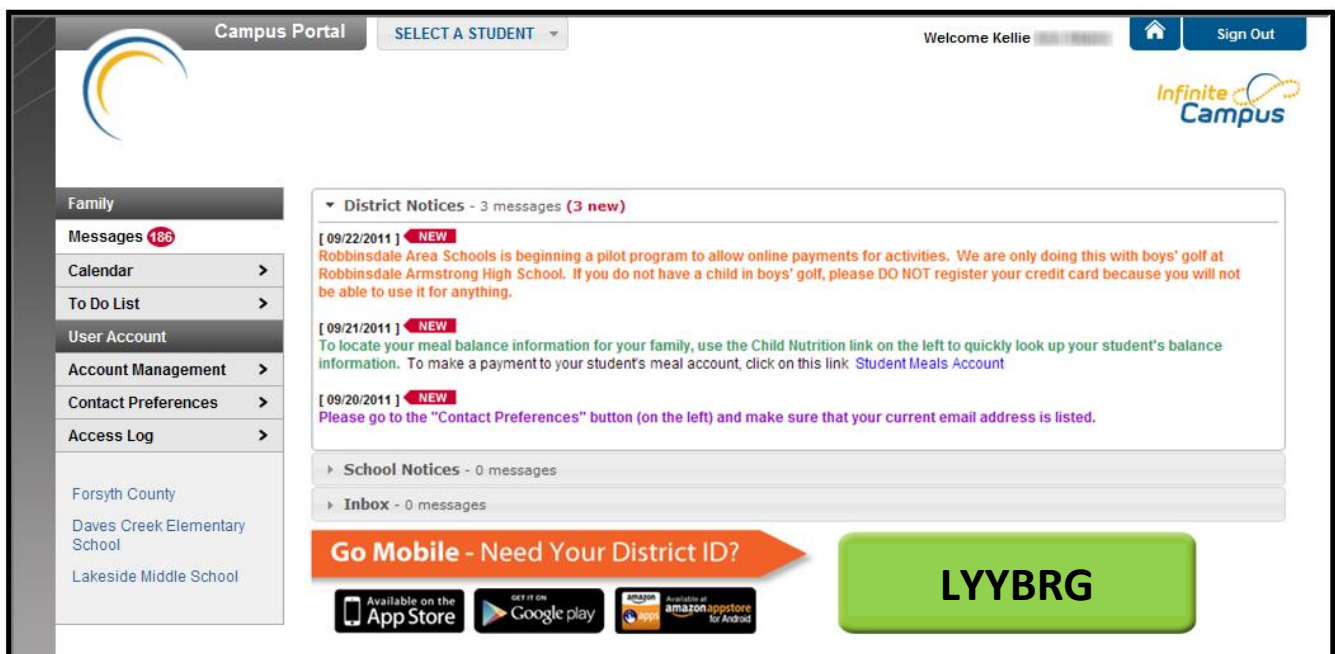

3 Easy Steps

1

To access the Campus Portal using a computer enter this into the address bar:

<https://natomasunified.infinitecampus.org/campus/portal/main.xsl>

2

Login using the provided username and password: (Same as the student Google sign in information.)

For further assistance, please speak with someone in your school's front office.

3

From the home page, you can select available options from the left side index bar:

The Portal is also available as an app for Android, iPhones, iPads and iPad Touch devices. Select the appropriate application button from the Portal Family Messages page to download the app and view student grades, attendance and assignments.

Campus Mobile Portal for Parents and Students

Parents and students can now access their Campus Portal information on Android and iOS devices using the Campus Mobile Portal app.

Daily Planner

View today's schedule and assignments due for each class.